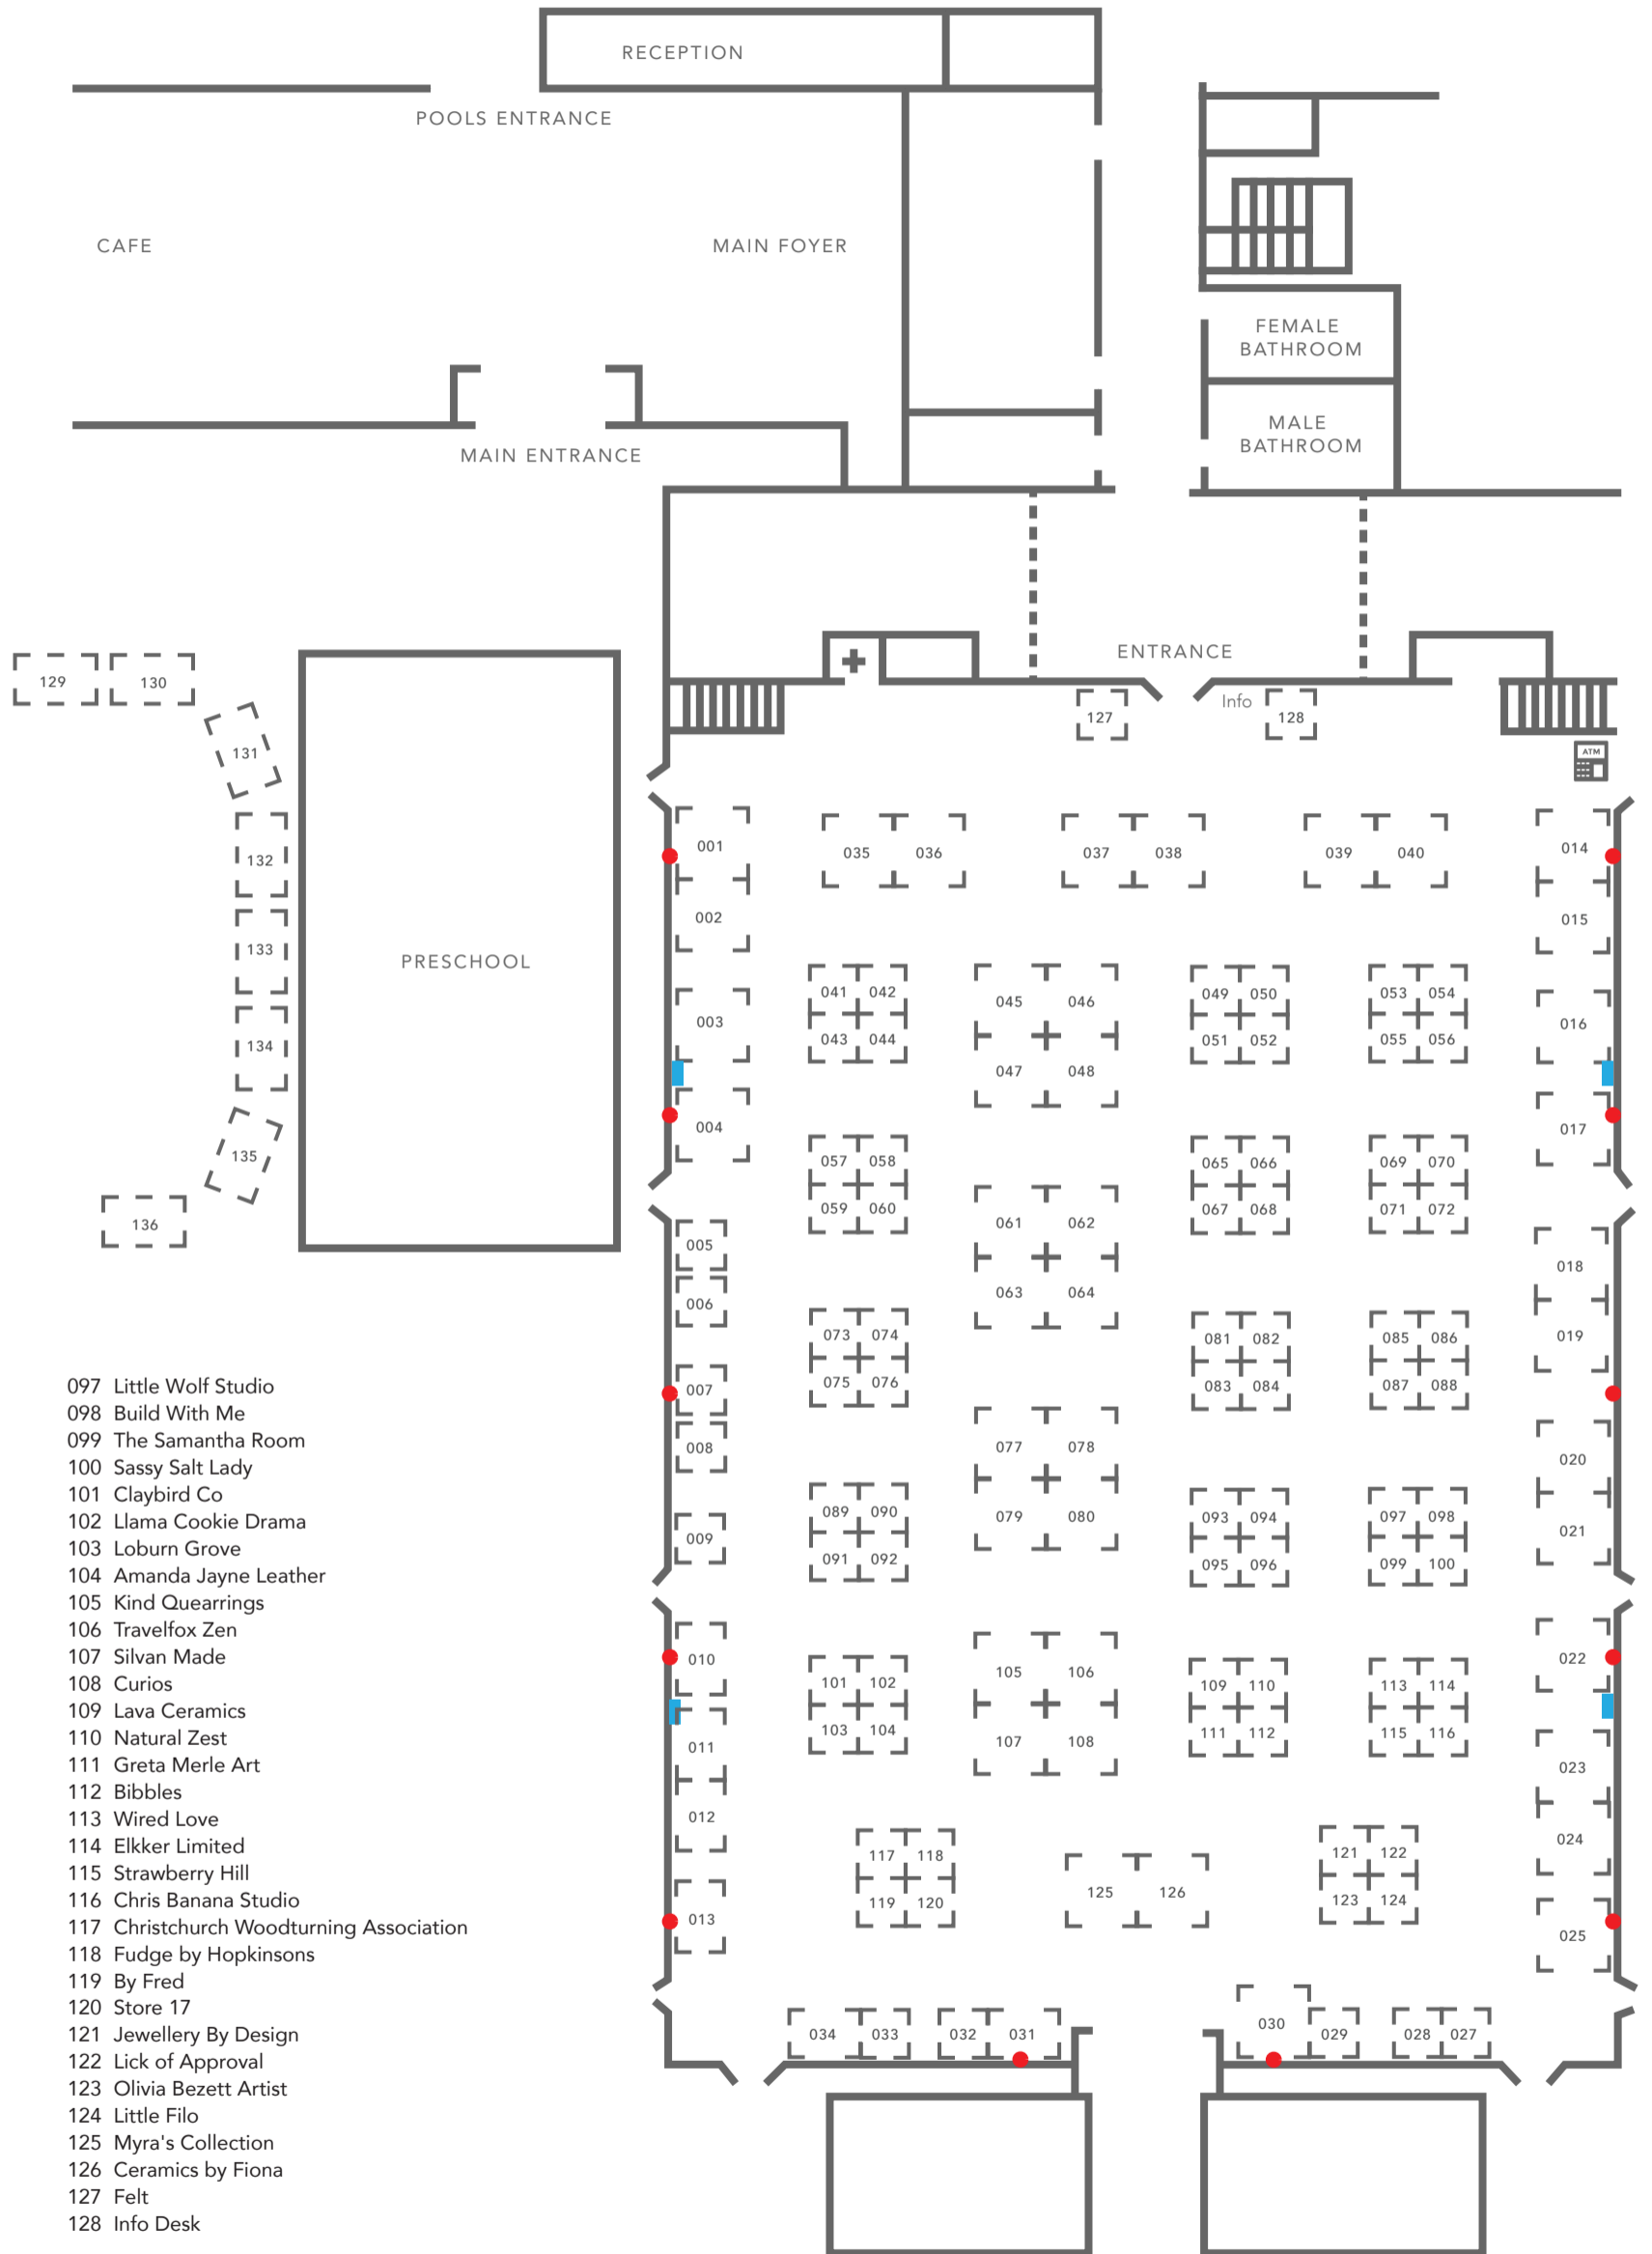

ENCRAFTMENT MARKET 2024

SAT 23 NOV 10AM - 4PM
SUN 24 NOV 10AM - 4PM

INDOOR STALLS

- 001 Hena Hena
- 002 Studio A & Co
- 003 KB Woodcraft
- 004 Lammermoor Distillery
- 005 Tamar Guse Fibre Art
- 006 Poipoia Otautahi
- 007 Kombi Kid
- 008 Maquinky
- 009 The Clothworks
- 010 Kure - Hemp Wellness
- 011 Sleep Fighters Club
- 012 Studio Star
- 013 Cami Echebal
- 014 KoiNo
- 015 The Bakery Brothers
- 016 Straight Eight Estate
- 017 Whitehorse Cheese
- 018 Yho Design
- 019 Naturalus
- 020 Auntie & Me
- 021 Mind Your Temper
- 022 Wakay Woodwork
- 023 EDB Photography Lab
- 024 Atelier Royale
- 025 Wooden Spoon Biscuits
- 027 Coast Roat Quilting
- 028 Nutree Corner
- 029 Forages Honey
- 030 Green Bear Coffee
- 031 Upcycled Originals
- 032 Bright Light & Fury Skateboards
- 033 Jacqueline Hocquard Art
- 034 Shandys
- 035 Bozman Boards
- 036 Simply Candles
- 037 Kimbella's Candy
- 038 The Gingerbread Company
- 039 Ruby & Bear
- 040 Take a Whiff
- 041 Pam Kerr Designs
- 042 BBQ Craft
- 043 Tiny Forest
- 044 Courage Crew
- 045 Katie Janssen Ceramics
- 046 Sweet Ltd
- 047 Peter Frazer Jewellery
- 048 Slightly Frayed
- 049 Kakariki Kitchen
- 050 Trouble & Strife
- 051 Fox Glass
- 052 Wild Soul Eclectic
- 053 Doll's Clothing Co
- 054 Bridget King Art
- 055 Heorot Knives
- 056 Silvereye Lazer Cutting
- 057 Littlest Pip Knits
- 058 Resycl Limited
- 059 Superkids World
- 060 Mouikap
- 061 Handcrafted by Hannah
- 062 Buttercup Baby
- 063 Kowhai Lane
- 064 Wellhandled Ceramics
- 065 Tegan Makes
- 066 Embroider with Bee
- 067 Rumi & Tilba
- 068 Greenstone Gifts
- 069 Sea Through Glass
- 070 Pricklemouse Bears
- 071 Wildly Wilted
- 072 Ezystitch
- 073 N's Kokedama & Terrarium
- 074 Maya Jade Art
- 075 Masae's Craft Works
- 076 Rainey Design
- 077 Nani & Co
- 078 Mako Design
- 079 Honey & Spice
- 080 Gnawdic Baby
- 081 Mustard Twist
- 082 Sarah Geary Ceramics
- 083 Shiro Bonsai
- 084 Baby Kulture
- 085 Studio Jay
- 086 Earl Gray Clay
- 087 Zippity Doo Dah
- 088 Magpie Castle
- 089 House on the Hill
- 090 Sew.n
- 091 Ewe Nz
- 092 Clover
- 093 Lorelle Botanicals
- 094 Crafted By Lori
- 095 Peach Puff
- 096 Bec Design