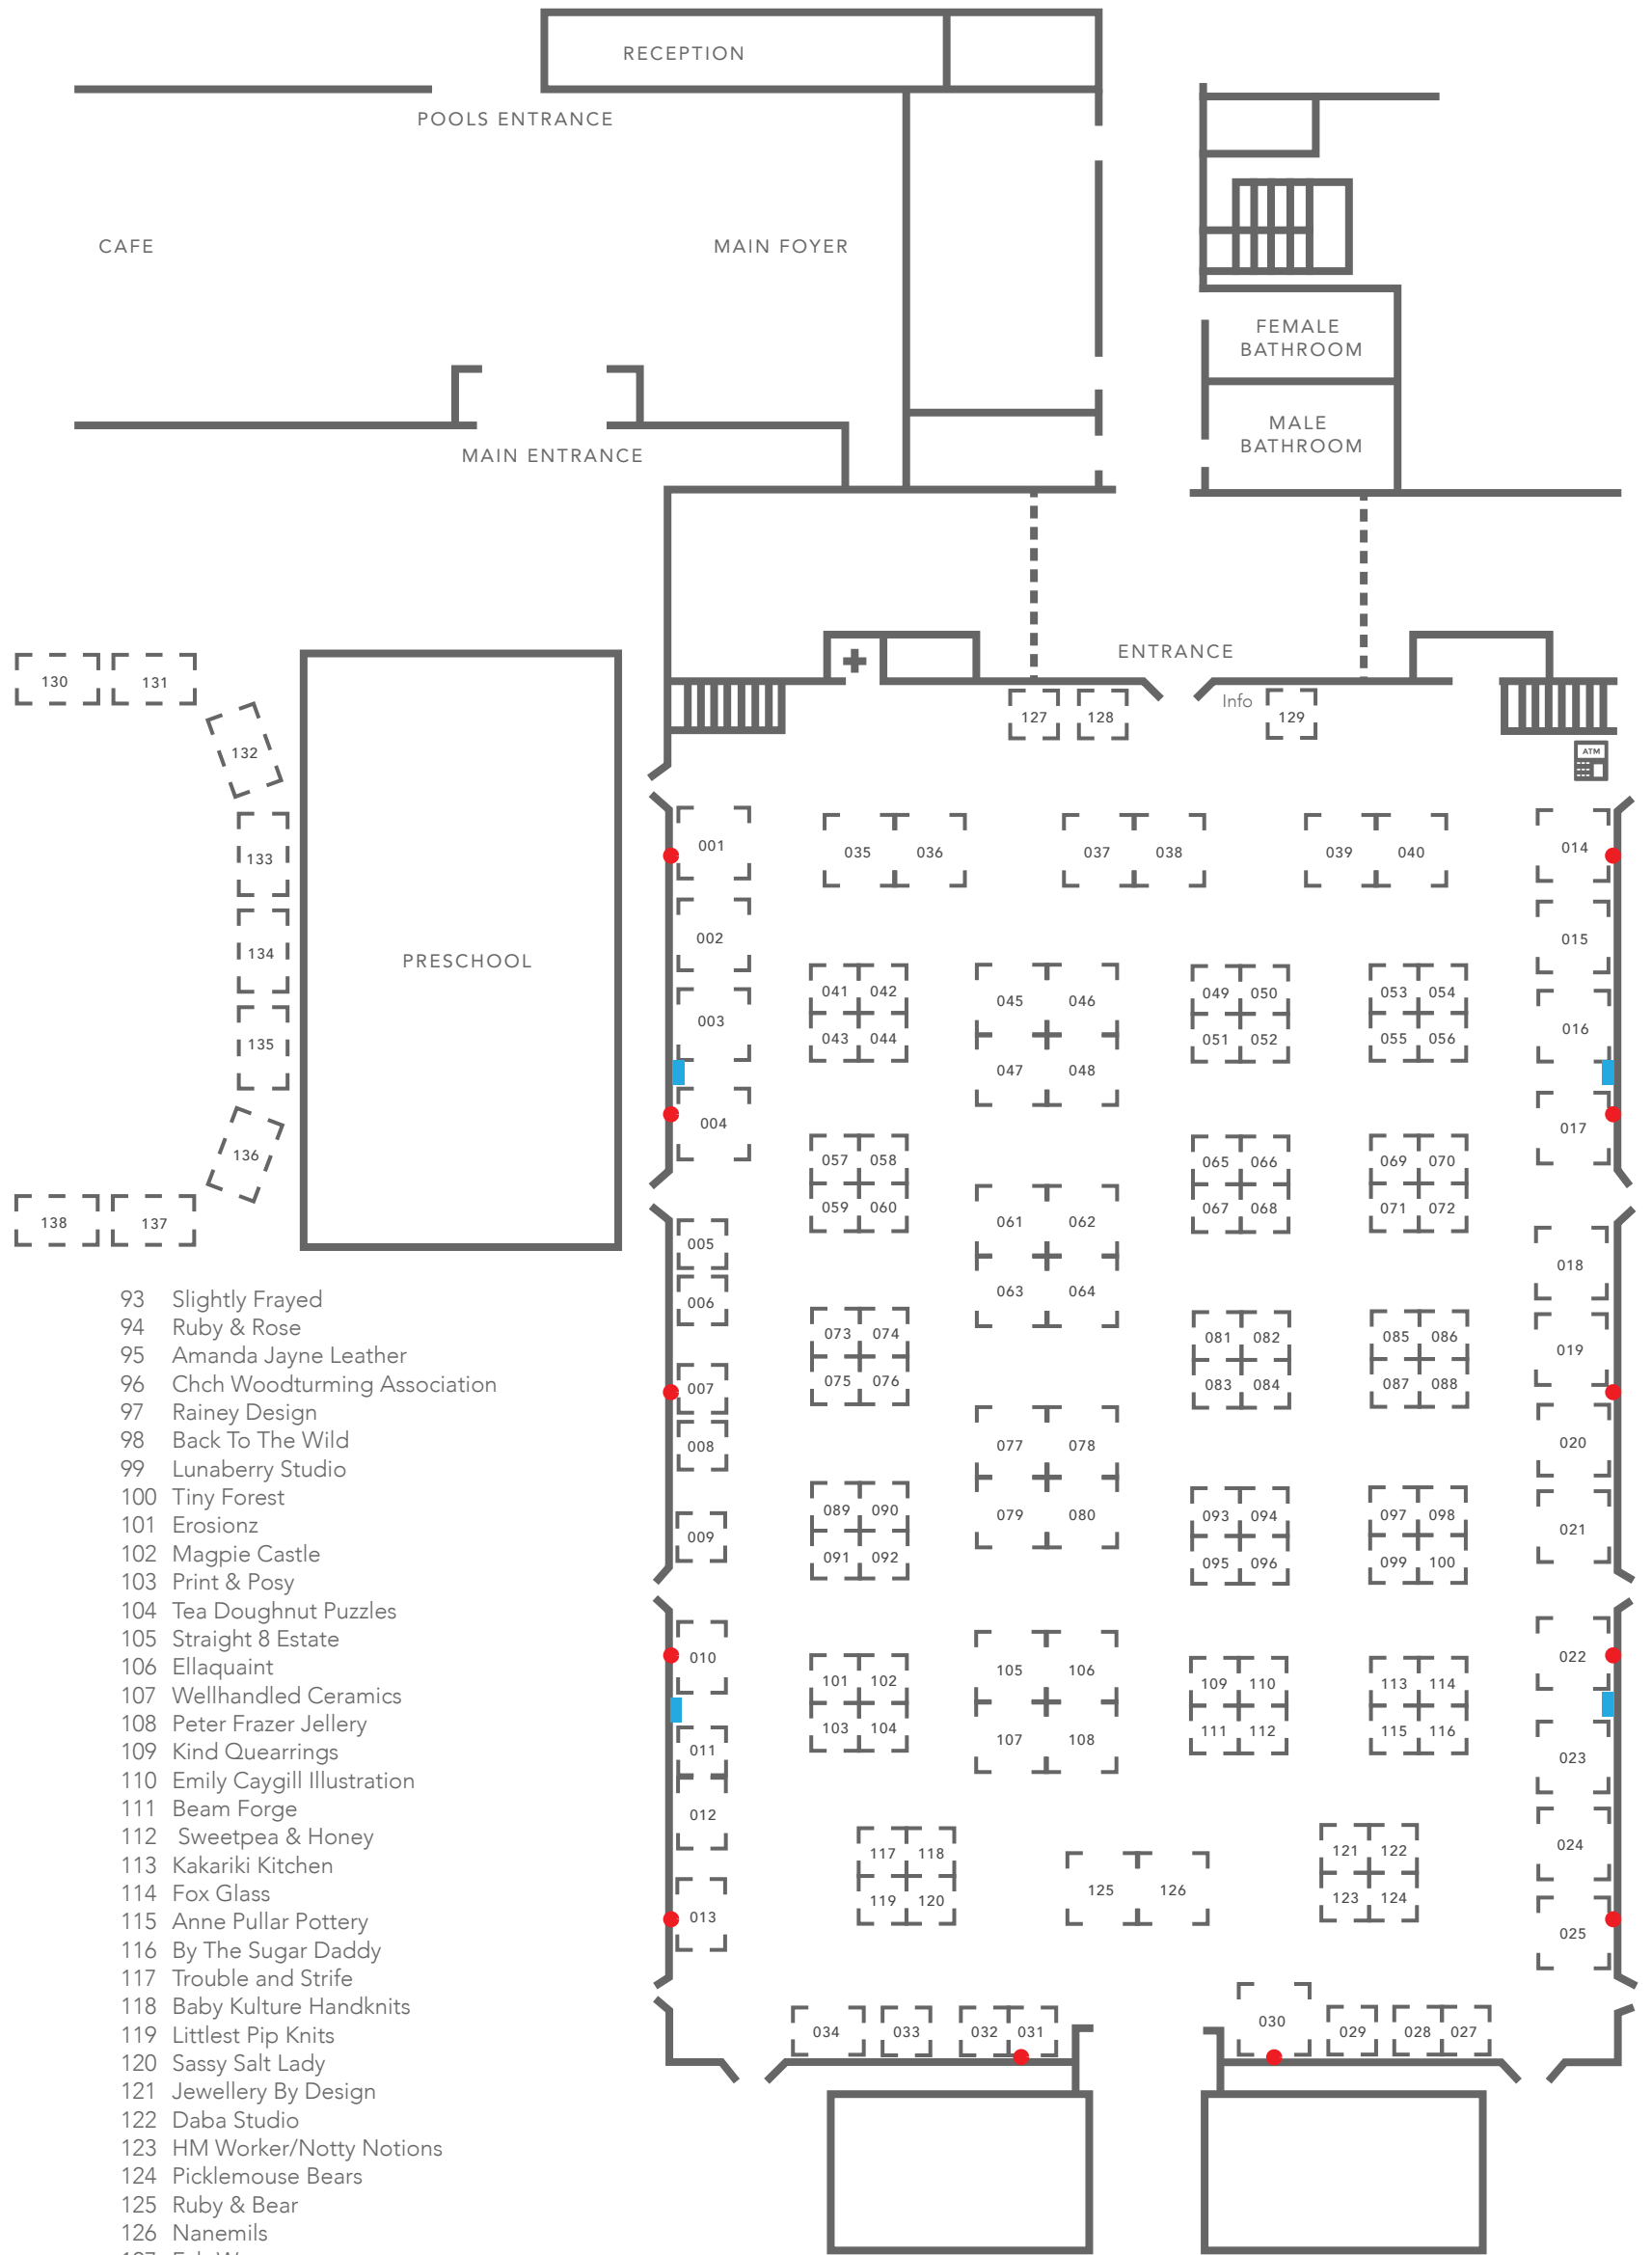

- 93 Slightly Frayed
- 94 Ruby & Rose
- 95 Amanda Jayne Leather
- 96 Chch Woodturning Association
- 97 Rainey Design
- 98 Back To The Wild
- 99 Lunaberry Studio
- 100 Tiny Forest
- 101 Erosionz
- 102 Magpie Castle
- 103 Print & Posy
- 104 Tea Doughnut Puzzles
- 105 Straight 8 Estate
- 106 Ellaquaint
- 107 Wellhandled Ceramics
- 108 Peter Frazer Jellery
- 109 Kind Quearrings
- 110 Emily Caygill Illustration
- 111 Beam Forge
- 112 Sweetpea & Honey
- 113 Kakariki Kitchen
- 114 Fox Glass
- 115 Anne Pullar Pottery
- 116 By The Sugar Daddy
- 117 Trouble and Strife
- 118 Baby Kulture Handknits
- 119 Littlest Pip Knits
- 120 Sassy Salt Lady
- 121 Jewellery By Design
- 122 Daba Studio
- 123 HM Worker/Notty Notions
- 124 Picklemouse Bears
- 125 Ruby & Bear
- 126 Nanemils
- 127 Fab Wrap
- 128 Felt
- 129 Baby Bird