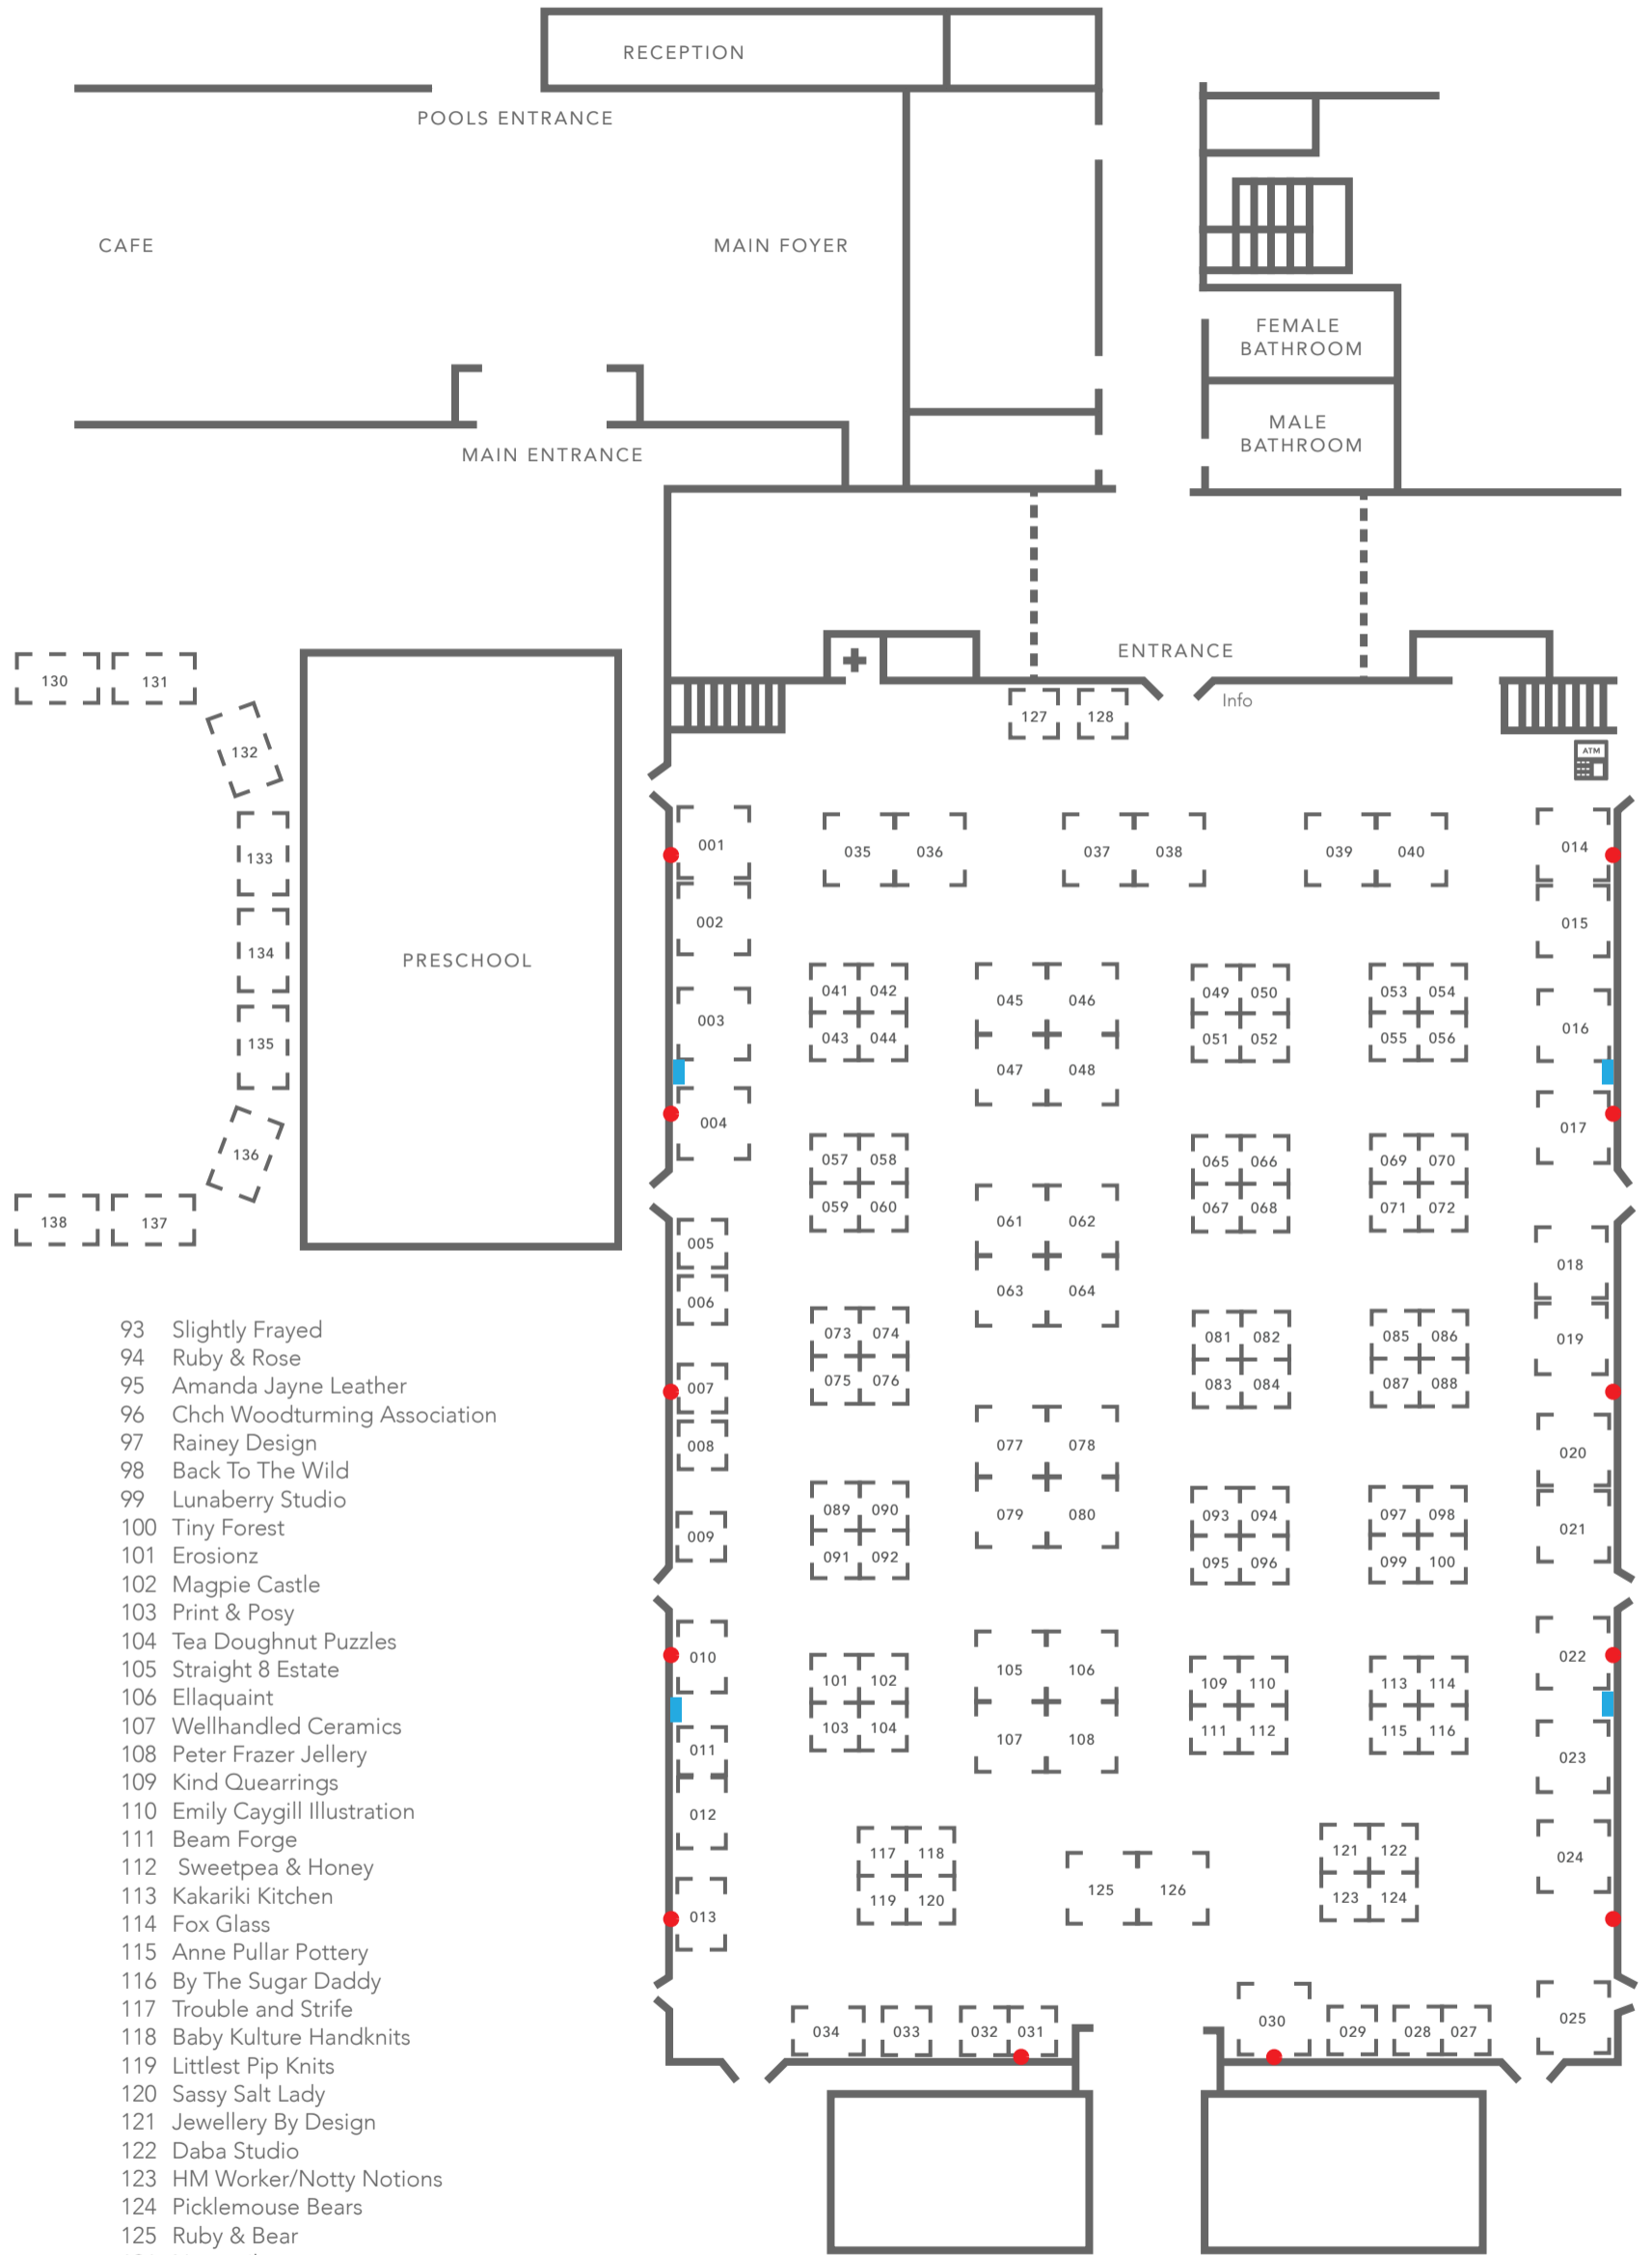

ENCRAFTMENT MARKET 2023

SAT 25 NOV 10AM - 4PM
SUN 26 NOV 10AM - 4PM

INDOOR STALLS

- 1 Hena Hena
- 2 Studio A & Co
- 3 Emma Timmis Illustration
- 4 Simply Candles
- 5 Bridget King Art
- 6 Silvereye Lazer Cutting
- 7 Poipoia Otautahi
- 8 The Clothworks
- 9 Georgette Thompson Art
- 10 Fudge By Hopkinson
- 11 Ezystitch
- 12 Superkids Costumes
- 13 Foragers Honey
- 14 EDB Photography
- 15 Auntie & Me
- 16 Left Right Design
- 17 Whitehorse Cheeses
- 18 Yho Design
- 19 Gnawdic Baby
- 20 Wakay Woodwork
- 21 Chris Banana Studio and Hannah Brooks Art
- 22 Hibiscus Home
- 23 BBQ Craft
- 24 Sweet Ltd
- 25 Elizabeth Kraig Ceramics
- 27 The Barkery Brothers
- 28 Libby Chambers Art
- 29 Mind Your Temper
- 30 Green Bear Coffee
- 31 Badass Brownies
- 32 Shandys
- 33 Upcycled Originals
- 34 Studio Star
- 35 Take a Whiff
- 36 Jackalope Treasures
- 37 Bozman Boards
- 38 The Gingerbread Company
- 39 Zippity Doo Dah
- 40 Kimbella's Candy
- 41 Travelfox Limited
- 42 Sleepfighters Club
- 43 Bomod
- 44 Otautahi Beekeepers
- 45 Zhoosh Jellery
- 46 Honey & Spice
- 47 Spiccraft
- 48 Nikki WB Ceramics
- 49 Pretty Birds Jewellery
- 50 Natural Zest
- 51 Baby Bird
- 52 Shards of the Forest
- 53 Little Wolf Studio
- 54 Crafted By Lori
- 55 Curios
- 56 Sharyn's Art
- 57 Jarlie Clay
- 58 Katie Jenssen Ceramics
- 59 Izy & Nix
- 60 Studio Jay
- 61 Nani & Co
- 62 Julia Banks Jewellery
- 63 Clover Bracelets & Ewe NZ
- 64 Buttercup Baby
- 65 Loburn Grove
- 66 Tegan Makes
- 67 Jennifer Strange
- 68 Embroider with Bee
- 69 Flaxen Linen
- 70 Kereru Books
- 71 Masae's Craft Works
- 72 Doll's Clothing Co
- 73 Remix Plastic
- 74 Lava Ceramics
- 75 Maquinky
- 76 Kombi Kid
- 77 Wooden Spoon Biscuits Ltd
- 78 Bibbles and Got Moxie
- 79 Mako Design
- 80 Kowhai Lane
- 81 Happily Hooked
- 82 Peach Puff
- 83 Birds Will Fly
- 84 Lorelle Botanicals
- 85 Sarah Geary Ceramics
- 86 Wildly Wilted
- 87 Store 17 Ltd
- 88 Strawberry Hill
- 89 Peek & Bloom
- 90 Two Chain Pottery
- 91 N's Kokedama
- 92 Handcrafted by Hannah