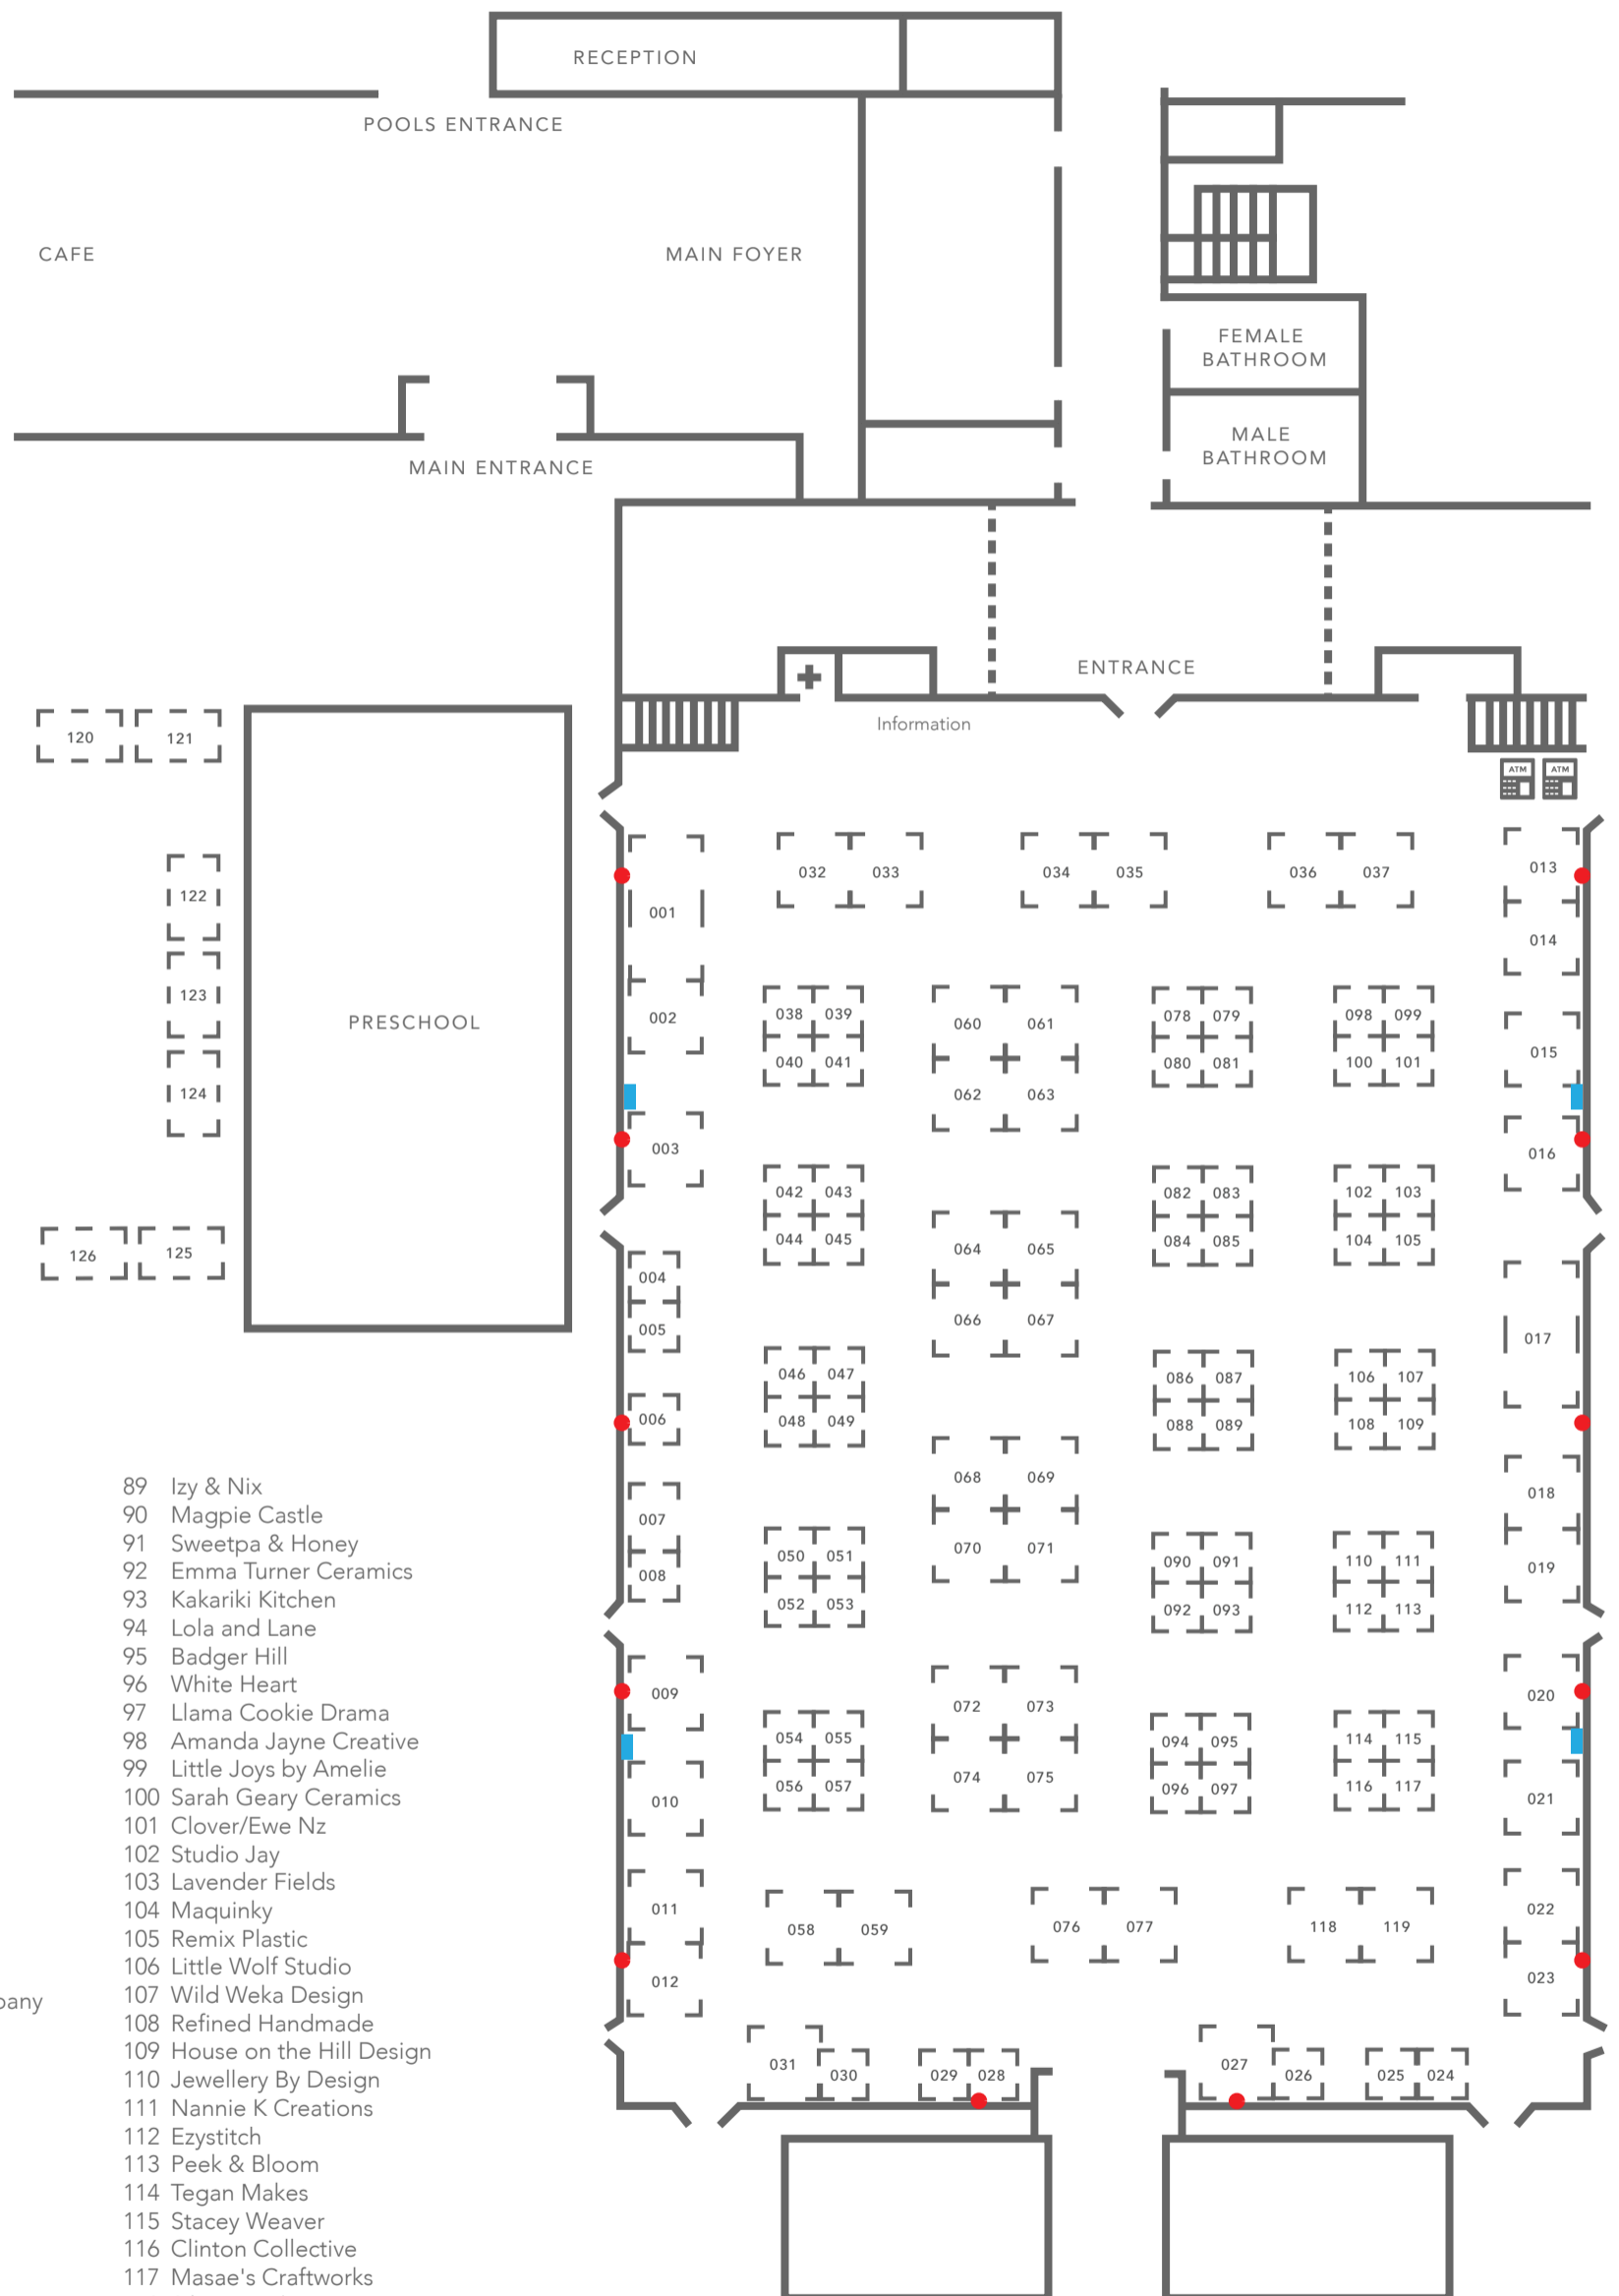

## INDOOR STALLS

- 1 Simply Candles
- 2 Inc Interiors
- 3 Sleep Fighters Club
- 4 Trouble and Strife
- 5 Clothworks
- 6 Robbi Carvalho
- 7 Sumner Ceramics NZ
- 8 Seating
- 9 Hibiscus Home
- 10 Whanau Creations
- 11 Woodn't They Love It
- 12 Yho Design
- 13 The Barkery Brothers
- 14 Georgette Thompson Art
- 15 Jackalope Treasures
- 16 Whitehorse Cheese
- 17 Round2Arts
- 18 Studio A & Co.
- 19 Hena Hena
- 20 Emma Timmis Illustration
- 21 Wakay Woodworks
- 22 Recycle Recreate
- 23 The Soldier Man Artist
- 24 Felt
- 25 Libby Chambers Art
- 26 Seating Area
- 27 Green Bear Coffee
- 28 Badass Brownies
- 29 Mind Your Temper
- 30 Loukoumi
- 31 Friendly Fantail
- 32 Take A Whiff
- 33 Zippity Doo Dah
- 34 The Gingerbread Company
- 35 Nanemils
- 36 Rachel Stevens Photography
- 37 Honey & Spice
- 38 Dolls Clothing Company
- 39 Two Chain Pottery
- 40 Buttoflies
- 41 Lorelle Botanicals
- 42 Loburn Grove
- 43 Neve
- 44 Embroider With Bee
- 45 Kereru Books
- 46 Studio Star
- 47 Well Handled
- 48 Pam Kerr Designs
- 49 54 Bones
- 50 Jennifer Strange
- 51 Pip and Lottie
- 52 Petite Prints
- 53 Mikaku Tea
- 54 Pricklemouse Bears
- 55 Forages Honey
- 56 YelLow ToMaTo
- 57 SuperKids Costumes
- 58 Weka Gallery
- 59 Bozman Boards
- 60 Julia Banks Jewellery
- 61 Team Blake
- 62 Buttercup Baby
- 63 The Herbal Garden
- 64 Mako Design
- 65 Smokin' Barrels & The Original Smoke and Spice Company
- 66 Herb Nerd Nz
- 67 Ellaquaint
- 68 Candle Freak
- 69 Sweet Ltd
- 70 Dixie
- 71 Oriwa Naturals
- 72 Spicecraft
- 73 Robbies Pickles
- 74 A Personalised Place
- 75 TQAPrintz
- 76 Ruby & Bear
- 77 Tancred Park
- 78 Ashley & Co.
- 79 Afterglow by Yazmin
- 80 Lava Ceramics
- 81 Daba Studios
- 82 Baby Bird
- 83 Rainey Design
- 84 Kai & Spice
- 85 Littlest Pip Knits
- 86 Silvereye Laser Cutting
- 87 Kowhai Lane
- 88 Got Moxie