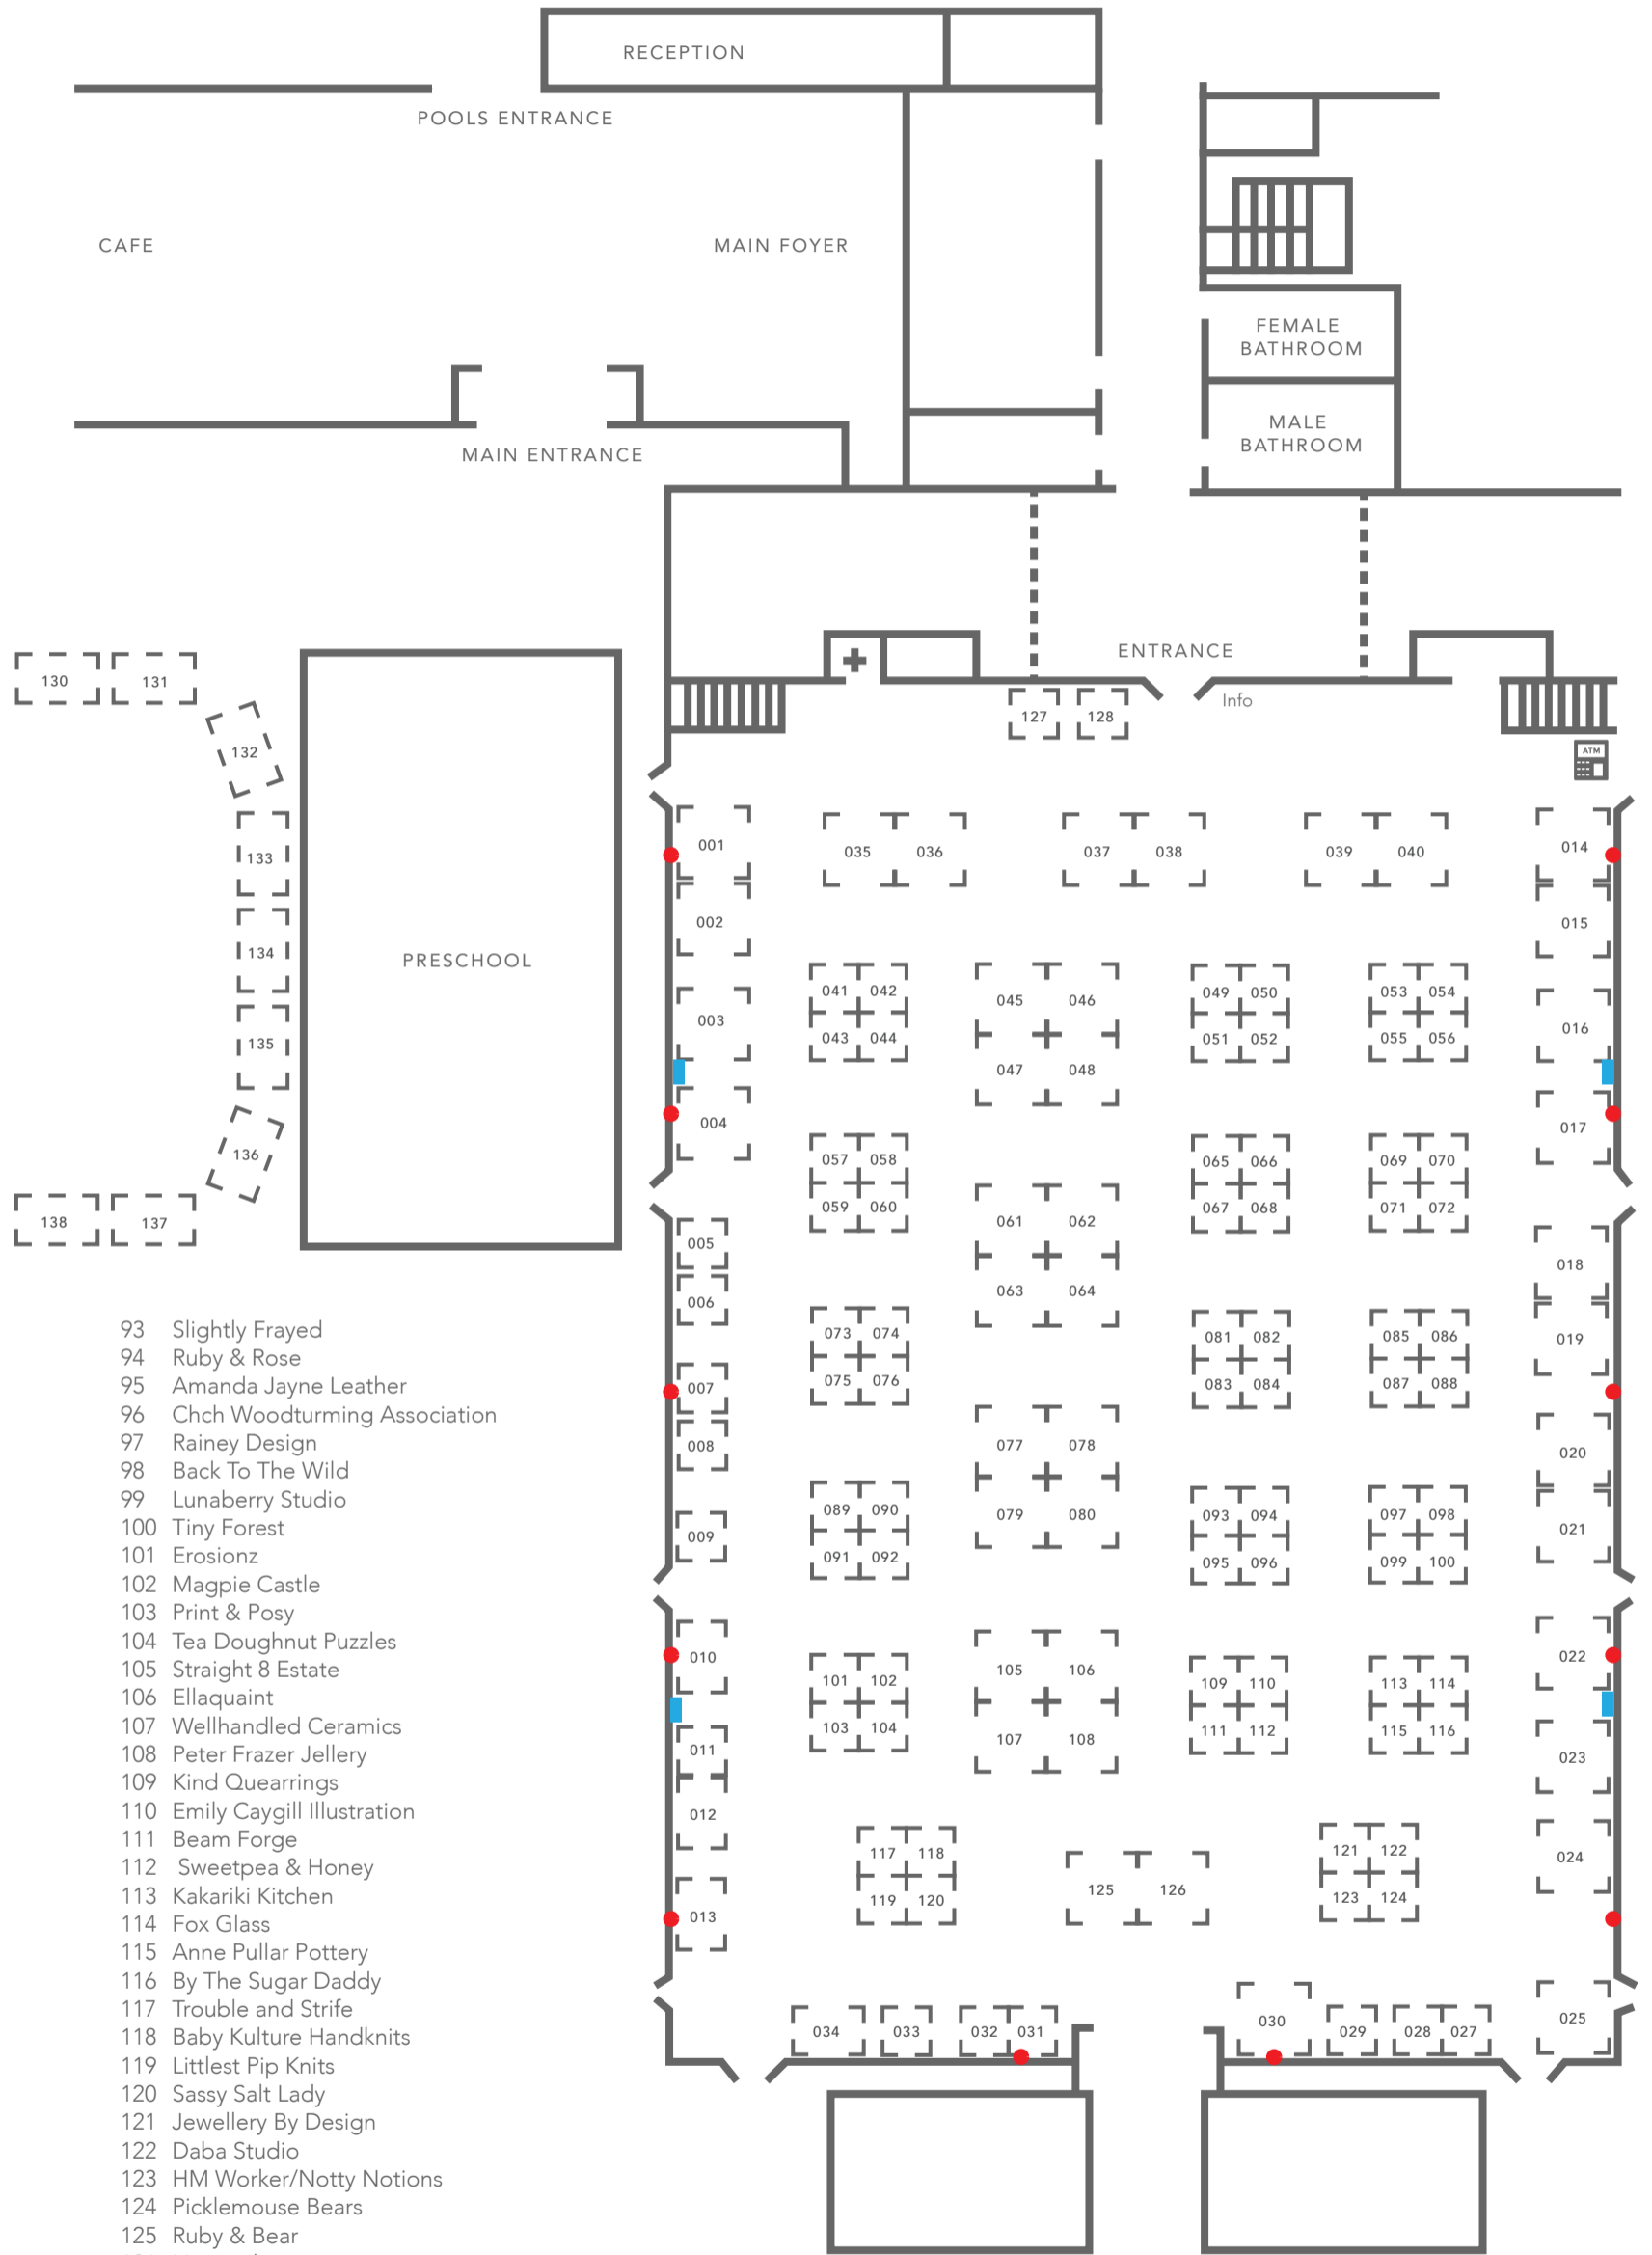

ENCRAFTMENT MARKET 2023

SAT 25 NOV 10AM - 4PM
SUN 26 NOV 10AM - 4PM

INDOOR STALLS

- 1 Hena Hena
- 2 Studio A & Co
- 3 Emma Timmis Illustration
- 4 Simply Candles
- 5 Bridget King Art
- 6 Silvereye Lazer Cutting
- 7 Poipoia Otautahi
- 8 The Clothworks
- 9 Georgette Thompson Art
- 10 Fudge By Hopkinson
- 11 Ezystitch
- 12 Superkids Costumes
- 13 Foragers Honey
- 14 EDB Photography
- 15 Auntie & Me
- 16 Left Right Design
- 17 Whitehorse Cheeses
- 18 Yho Design
- 19 Gnawdic Baby
- 20 Wakay Woodwork
- 21 Chris Banana Studio and Hannah Brooks Art
- 22 Hibiscus Home
- 23 BBQ Craft
- 24 Sweet Ltd
- 25 Elizabeth Kraig Ceramics
- 27 The Barkery Brothers
- 28 Libby Chambers Art
- 29 Mind Your Temper
- 30 Green Bear Coffee
- 31 Badass Brownies
- 32 Shandys
- 33 Upcycled Originals
- 34 Studio Star
- 35 Take a Whiff
- 36 Jackalope Treasures
- 37 Bozman Boards
- 38 The Gingerbread Company
- 39 Zippity Doo Dah
- 40 Kimbella's Candy
- 41 Travelfox Limited
- 42 Sleepfighters Club
- 43 Bomod
- 44 Otautahi Beekeepers
- 45 Zhoosh Jellery
- 46 Honey & Spice
- 47 Spiccraft
- 48 Nikki WB Ceramics
- 49 Pretty Birds Jewellery
- 50 Natural Zest
- 51 Shards of the Forest
- 52 Baby Bird
- 53 Little Wolf Studio
- 54 Crafted By Lori
- 55 Curios
- 56 Sharyn's Art
- 57 Jarlie Clay
- 58 Katie Jenssen Ceramics
- 59 Izy & Nix
- 60 Studio Jay
- 61 Nani & Co
- 62 Julia Banks Jewellery
- 63 Clover Bracelets & Ewe NZ
- 64 Buttercup Baby
- 65 Loburn Grove
- 66 Tegan Makes
- 67 Jennifer Strange
- 68 Embroider with Bee
- 69 Flaxen Linen
- 70 Kereru Books
- 71 Masae's Craft Works
- 72 Doll's Clothing Co
- 73 Remix Plastic
- 74 Lava Ceramics
- 75 Maquinky
- 76 Kombi Kid
- 77 Wooden Spoon Biscuits Ltd
- 78 Bibbles and Got Moxie
- 79 Mako Design
- 80 Kowhai Lane
- 81 Happily Hooked
- 82 Peach Puff
- 83 Birds Will Fly
- 84 Lorelle Botanicals
- 85 Sarah Geary Ceramics
- 86 Wildly Wilted
- 87 Store 17 Ltd
- 88 Strawberry Hill
- 89 Peek & Bloom
- 90 Two Chain Pottery
- 91 N's Kokedama
- 92 Handcrafted by Hannah